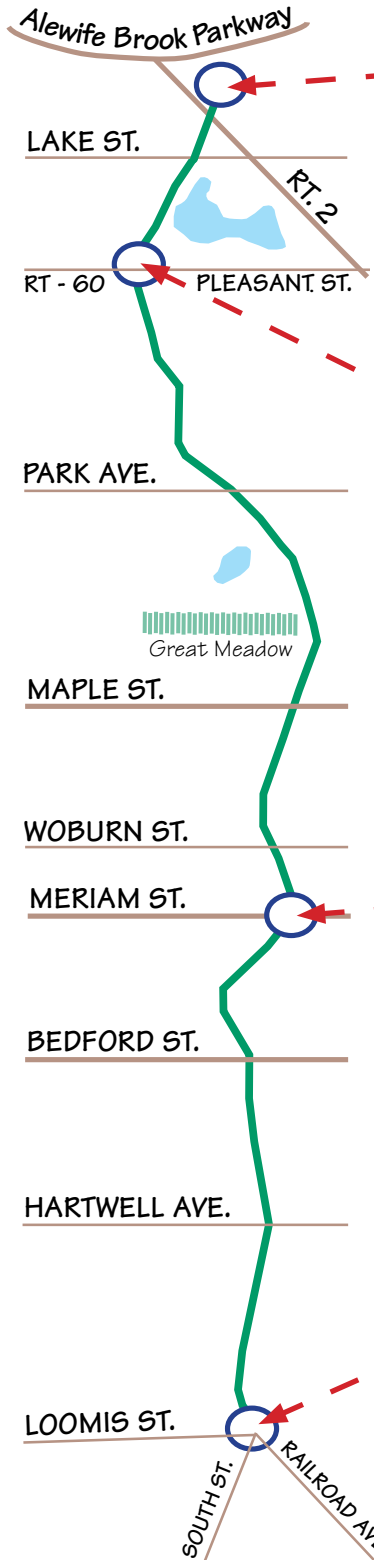

THE MINUTEMAN BIKEWAY CELEBRATION

The Rail-Trail Hall of Fame Induction

SUNDAY, OCTOBER 5TH - NOON TO 4PM

Ongoing activities & reception at all locations

Cambridge Alewife T Station @ Noon

Start off the celebration at Alewife at the Minuteman entrance behind T Station

- Special guests and bikeway founders to speak
- Arlington's Great Meadow - morning and afternoon naturalist led tours
- Visit the Cyrus E. Dallin Art Museum on site

Lexington Center @ 2:30PM

The celebration continues at the Lexington Visitor Center with

- Special guest speakers and bikeway founders
- Children's bicycle rides at 1:00 PM and 3:00 PM
- Refreshments and activities all afternoon

Bedford Center @ 3:30PM

End the day at Depot Park in Bedford

- Special guest speakers and bikeway founders

For More Information on the Minuteman Bikeway, Visit MinutemanBikeway.org